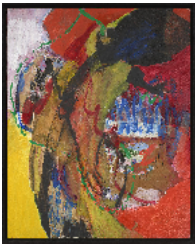

Libbie Mark (1905 – 1972)
Untitled Collage Painting, c. 1965
Acrylic and paper collage on canvas
30 x 24 in. (76.2 x 61 cm)
MARK-00011