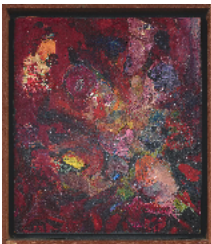

Libbie Mark (1905 – 1972)
Untitled Collage Painting, c. 1965
Acrylic and paper collage on canvas
30 x 24 in. (76.2 x 61 cm)
MARK-00011

WEST BAY

Libbie Mark (1905 – 1972)
Untitled Collage Painting, c. 1965
Acrylic and paper collage on canvas
24 1/8 x 18 in. (61.3 x 45.7 cm)
MARK-00030

Libbie Mark (1905 – 1972)
Collage Painting #33, 1962
Acrylic polymer latex and paper collage on canvas
30 1/4 x 20 in. (76.8 x 50.8 cm)
MARK-00012

Libbie Mark (1905 – 1972)
Collage Painting #7, 1962
Acrylic polymer latex and paper collage on paper,
varnished and mounted on masonite
9 3/4 x 8 3/8 in. (24.8 x 21.3 cm)
MARK-00017