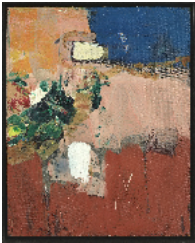

11 7/8 x 17 7/8 in. (30.2 x 45.4 cm)

MARK-00006

Libbie Mark (1905 – 1972)

Untitled Collage Painting, c. 1965

Acrylic and collage on Masonite

24 x 16 in. (61 x 40.6 cm)

MARK-00026

Libbie Mark (1905 – 1972)

Collage Painting #62-73, 1962

Acrylic and paper collage on canvas

36 1/4 x 30 in. (92.1 x 76.2 cm)

MARK-00014

Libbie Mark (1905 – 1972)

Untitled Collage Painting, c. 1965

Acrylic and paper collage on Masonite