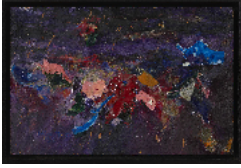

BERRY CAMPBELL

524 W 26th Street, New York, NY 10001 | 212.924.2178 | www.berrycampbell.com | info@berrycampbell.com

Libbie Mark (1905 – 1972)

Collage Painting #23, 1962

Acrylic polymer latex, paper, string, and other mixed media collage on paper, varnished and mounted on Masonite

11 7/8 x 17 7/8 in. (30.2 x 45.4 cm)

MARK-00006