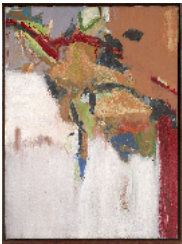

IN FOCUS
LIBBIE MARK: Collage Paintings (1950s-1960s)

EAST BAY

Libbie Mark (1905 – 1972)

Collage Painting #6, 1961

Acrylic polymer latex and paper collage on paper,
mounted on composition board

18 x 24 in. (45.7 x 61 cm)

MARK-00001

Libbie Mark (1905 – 1972)

Collage Painting #20, 1961

Acrylic polymer latex and paper collage on paper,
varnished and mounted on Masonite

10 3/8 x 16 1/2 in. (26.4 x 41.9 cm)

MARK-00015

Libbie Mark (1905 – 1972)

Untitled Collage Painting, c. 1965

Acrylic and paper collage on paper, mounted on
canvas

24 1/8 x 18 in. (61.3 x 45.7 cm)

MARK-00029

Libbie Mark (1905 – 1972)

Untitled Collage Painting, c. 1965

Acrylic and paper collage on canvas