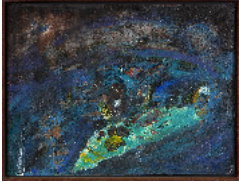

IN FOCUS
LIBBIE MARK: Collage Paintings (1950s-1960s)

EAST BAY

Libbie Mark (1905 – 1972)

Collage Painting #6, 1961

Acrylic polymer latex and paper collage on paper,
mounted on composition board

18 x 24 in. (45.7 x 61 cm)

MARK-00001

Libbie Mark (1905 – 1972)

Collage Painting #20, 1961

Acrylic polymer latex and paper collage on paper,
varnished and mounted on Masonite

10 3/8 x 16 1/2 in. (26.4 x 41.9 cm)

MARK-00015

Libbie Mark (1905 – 1972)

Untitled Collage Painting, c. 1965

Acrylic and paper collage on paper, mounted on
canvas

24 1/8 x 18 in. (61.3 x 45.7 cm)

MARK-00029

Libbie Mark (1905 – 1972)

Untitled Collage Painting, c. 1965

Acrylic and paper collage on canvas